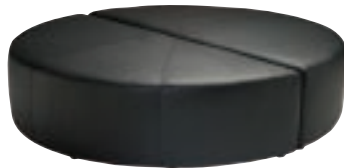

Circle Ottoman
Black/White Leather
6' L 6' D 17" H