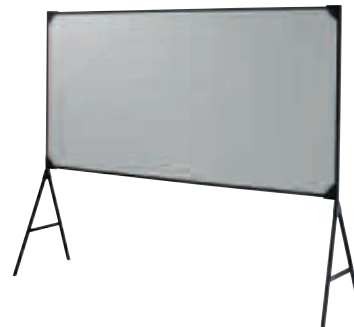

Black Table Lamp*

25"H
N75052

File Cabinet with Lock

Standard Size
2-Drawer
15"W 29"L 28"H
N74082
4-Drawer
15"W 29"L 50"H
N74081

Floor-Standing Bulletin Board

48"W 96"L 78"H
C10201484

*Note: Electrical power must be ordered separately