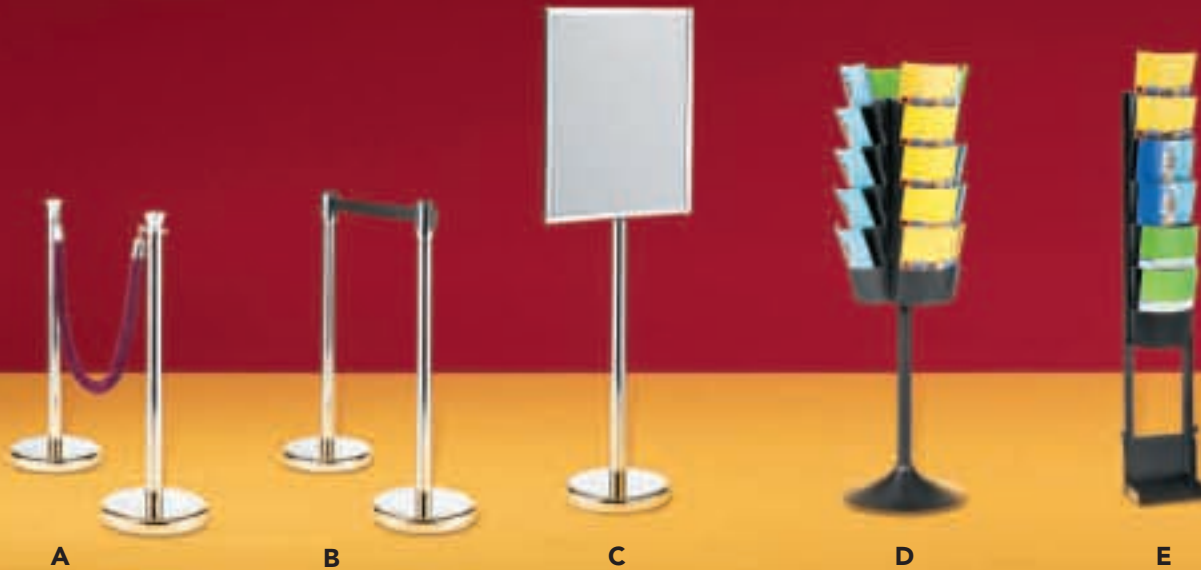

Black
28"W 28"L 40.5"H
N75079

Pedestal for computer demo with keyboard tray and interior storage. (Computer not included.)

Display Counter

Black
24"W 49"L 42"H
N72056

Accessories

Page 13 of 14

A. Chrome Stanchion