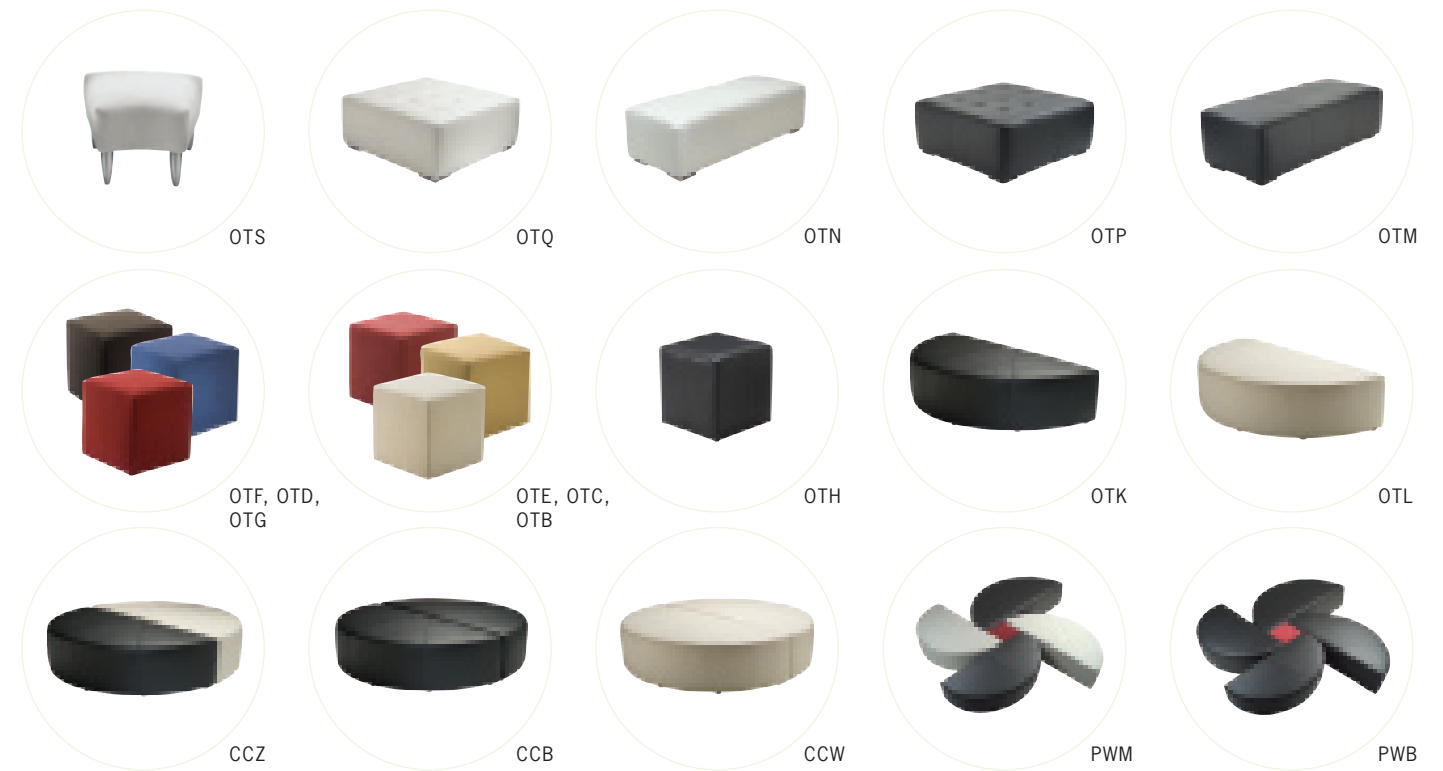

rio

Complementary Items for Rio Include:

- | |
|----------------------------------|
| Ottomans |
| C1K Inspiration Cocktail Table |
| E1K Inspiration End Table |
| CC1 42" Maple Conference Table |
| SC1 New York Maple, Chrome Chair |

Sofas & Sectionals

Loveseats

Club Chairs

Occasional Chairs

Ottomans

Sofas & Sectionals

SO1 South Beach Sofa
Platinum Suede
69"L 29"D 33"H

SOC Lisbon Sofa
Black Leather
88"L 36"D 34"H