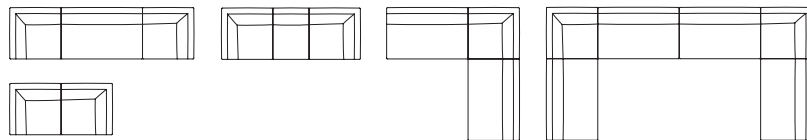

Suggested Uses of Newport

Complementary Items for Newport Include:

C1D Soho Cocktail Table
E1D Soho End Table
BS3 Grey Ohio Barstool
BR1 Martini Bar