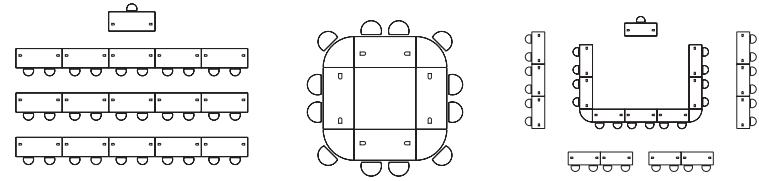

Training Room

Suggested Uses of Training Table and Connecting Wedge

Desks & Bookcases

Credenzas & Lateral Files

Files

Training Room

CP5 Computer Table
Graphite Nebula
36"L 30"D 42"H

P03 Kiosk
Black, Maple
24"L 21"D 42"H

P02 Podium
Adjustable Height
32"L 19"D 45"H

P01 Lecturn Podium
Cherry
24"L 19"D 50"H

WD2 Writing Desk
Graphite
48"L 24"D 30"H

C04 Flex Back Chair
Charcoal Mesh, Black
26"L 24"D 38"H

TC1 Tablet Chair
Flip Top
22"L 30"D 31"H

CP3 Training Table
Wire Grommets,
Privacy Panel, Grey
48"L 24"D 30"H

CP4 Connector Wedge
Matches Training Table
24"L 24"D 30"H

Desks & Bookcases

JD2 Desk
Brandy
60"L 30"D 29"H

JD1 Desk
Maple
60"L 30"D 29"H

BC2 Bookcase
Brandy
36"L 13"D 71"H

BC1 Bookcase
Maple
33"L 13"D 66"H

Credenzas & Lateral Files

CR2 Credenza
Brandy
72"L 24"D 29"H

CR1 Credenza
Maple
72"L 24"D 29"H

L22 Lateral File
Brandy
36"L 20"D 29"H

L21 Lateral File
Maple
36"L 24"D 29"H

Files

VF4 Vertical File
4 Drawer
27"L 19"D 52"H

VF2 Vertical File
2 Drawer
27"L 19"D 28"H