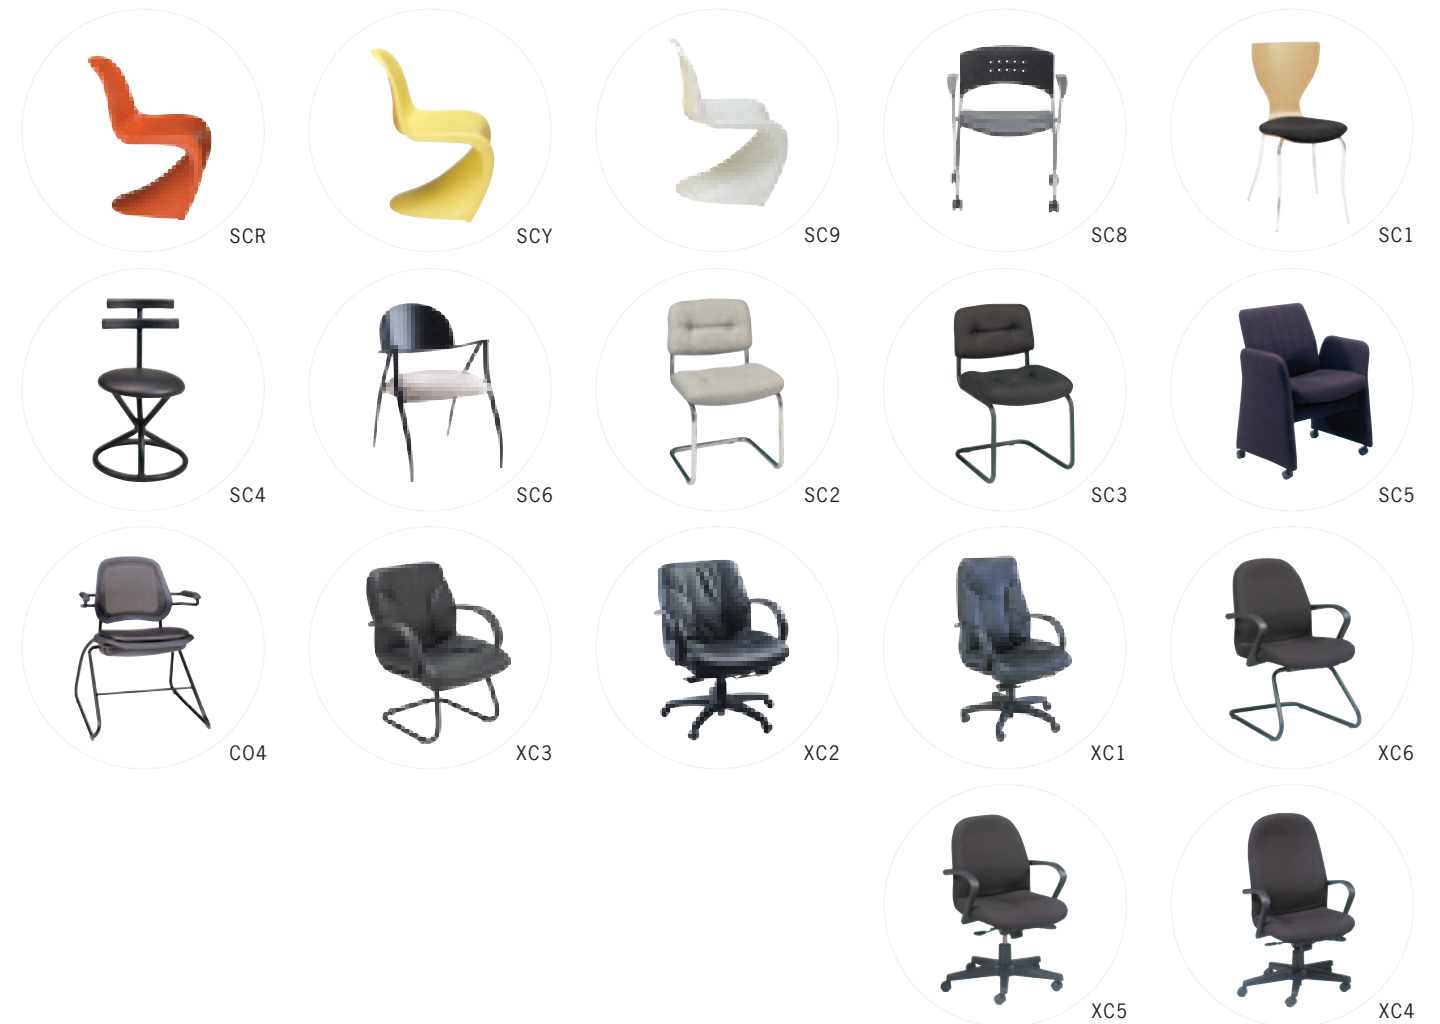

XTN Table
Tulip Chrome Base
Graphite Nebula Top
36" Round 29"H

XTM Table
Tulip Chrome Base
Grey Nebula Top
36" Round 29"H

XTF Table
Tulip Chrome Base
Metallic Silver Top
30" Round 29"H

XTB Table
Tulip Chrome Base
Brushed Red Top
30" Round 29"H

XTC Table
Tulip Chrome Base
Brushed Blue Top
30" Round 29"H

Table Top Options

Brandy
Maple
Grey Nebula
Graphite Nebula
Brushed Red
Brushed Blue
Metallic Silver

Conference Chairs

Conference Chairs Stacking & Utility Seating