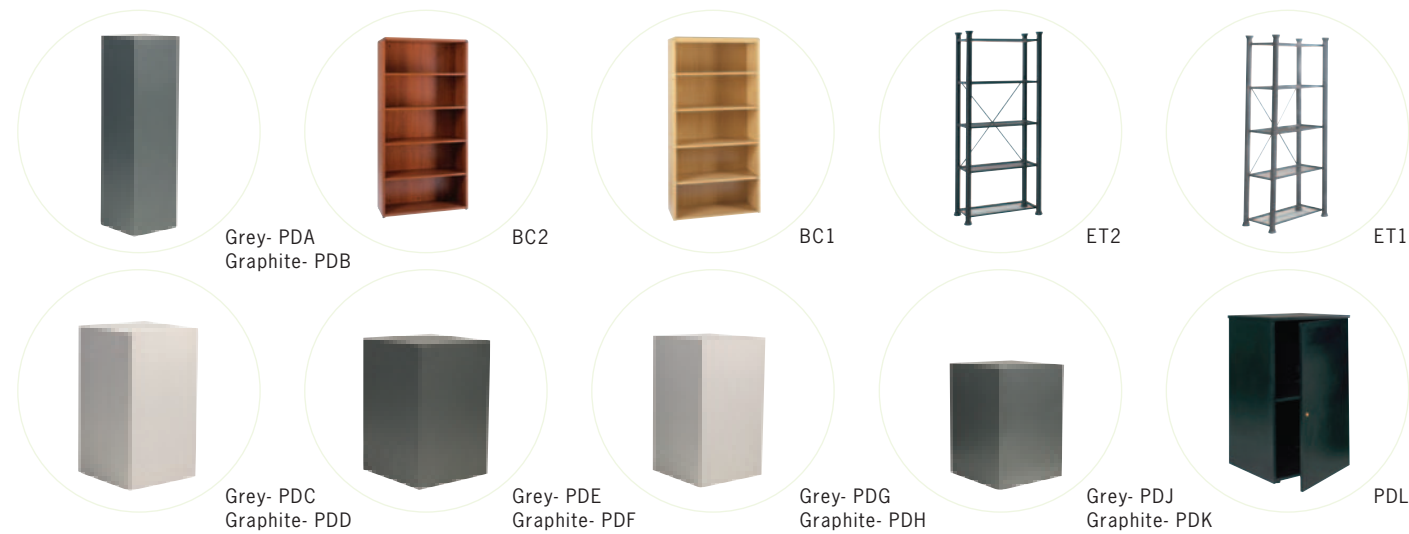

CR1 Credenza
Maple
72"L 24"D 29"H

L22 Lateral File
Brandy
36"L 20"D 29"H

L21 Lateral File
Maple
36"L 24"D 29"H

Files

VF4 Vertical File
4 Drawer
27"L 19"D 52"H

VF2 Vertical File
2 Drawer
27"L 19"D 28"H

Product Display

Lamps

Refrigerators

Product Display

PDA Pedestal
Grey Nebula
12"L 12"D 42"H

PDB Pedestal
Graphite Nebula
12"L 12"D 42"H

BC2 Bookcase
Brandy
36"L 13"D 71"H

BC1 Bookcase
Maple
33"L 13"D 66"H

ET2 Etagere
Black
30"L 16"D 70"H