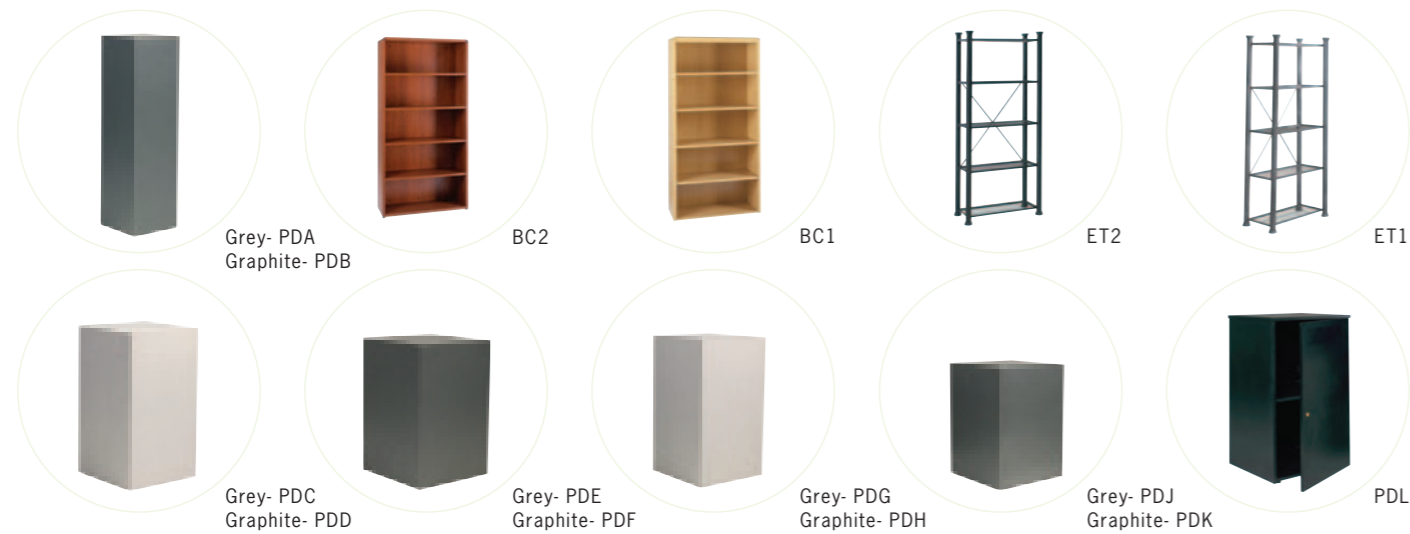

CR1 Credenza
Maple
72"L 24"D 29"H

L22 Lateral File
Brandy
36"L 20"D 29"H

L21 Lateral File
Maple
36"L 24"D 29"H

Files

VF4 Vertical File
4 Drawer
27"L 19"D 52"H

VF2 Vertical File
2 Drawer
27"L 19"D 28"H

Product Display