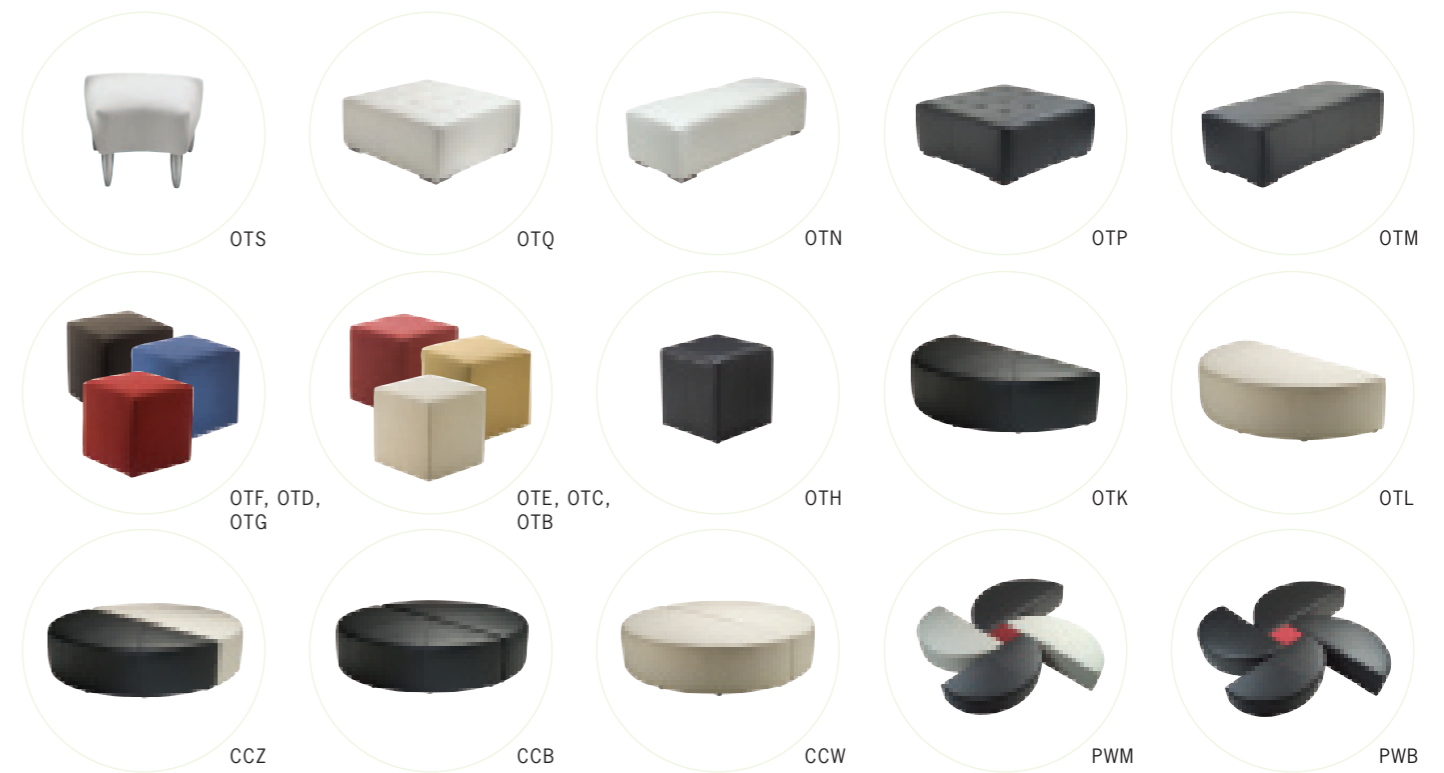

rio

Complementary Items for Rio Include:

- | |
|----------------------------------|
| Ottomans |
| C1K Inspiration Cocktail Table |
| E1K Inspiration End Table |
| CC1 42" Maple Conference Table |
| SC1 New York Maple, Chrome Chair |

Sofas & Sectionals

Loveseats

Club Chairs

Occasional Chairs

Ottomans

Sofas & Sectionals

SO1 South Beach Sofa
Platinum Suede
69"L 29"D 33"H

SOC Lisbon Sofa
Black Leather
88"L 36"D 34"H