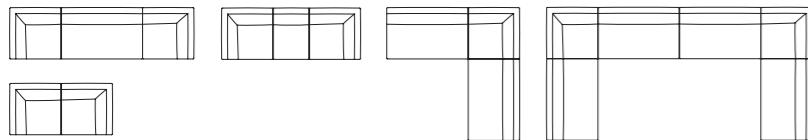

Suggested Uses of Newport

Complementary Items for Newport Include:

C1D Soho Cocktail Table
E1D Soho End Table
BS3 Grey Ohio Barstool
BR1 Martini Bar