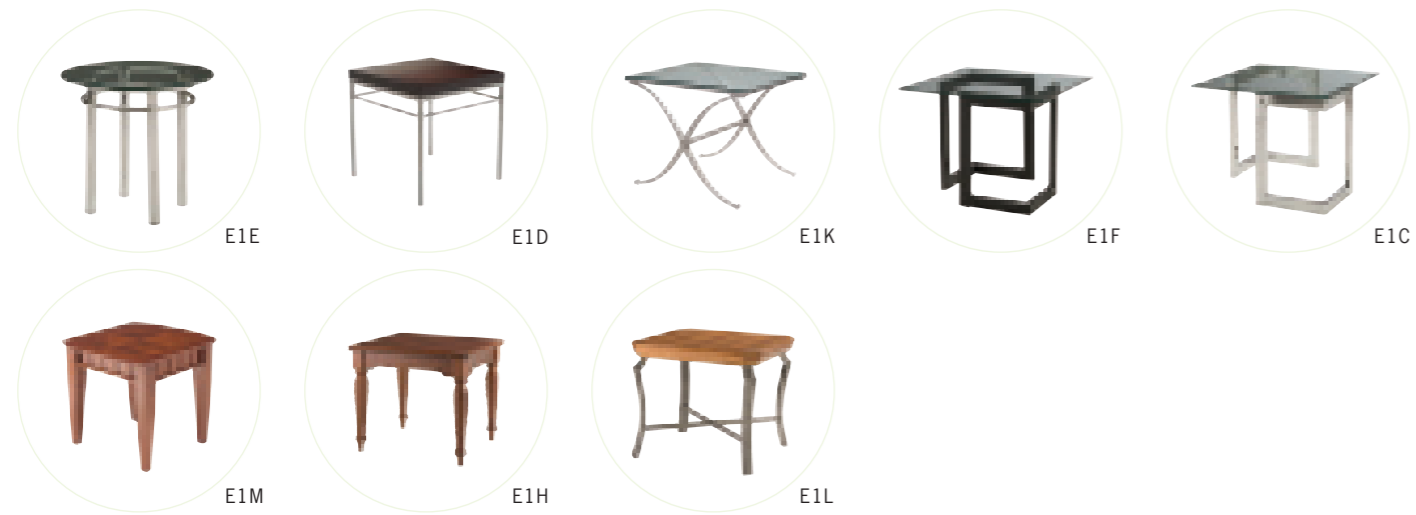

Occasional Cocktail Tables

Occasional End Tables

Conference Tables

Sample Conference Sets

Occasional Cocktail Tables

C1E Silverado Table
36" Round 17"H

C1D Soho Table
Steel Base, Chocolate Top
38"L 38"D 18.5"H