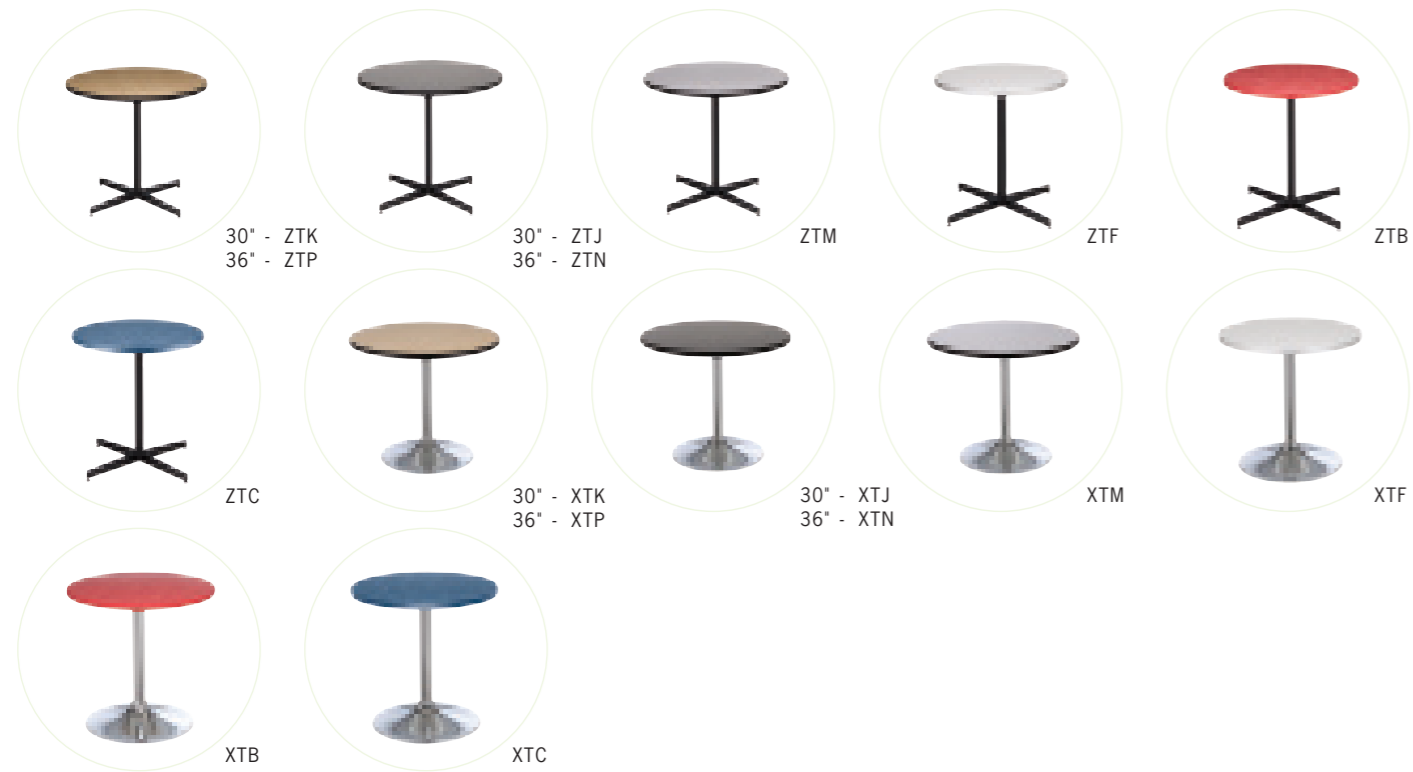

CC4 Table
10' Rectangle Maple
120"L 36"D 29"H

CB1 Table
Graphite Nebula
42" Round 29"H

CD1 Table
Grey Nebula
42" Round 29"H

CA1 Table
Brandy
42" Round 29"H

CC1 Table
Maple
42" Round 29"H

Café Tables

Table Tops

Conference Chairs

Conference Chairs Stacking & Utility Seating

Café Tables

ZTK Table
Standard Black Base
Maple Top
30" Round 29"H

ZTP Table
Standard Black Base
Maple Top
36" Round 29"H

ZTJ Table
Standard Black Base
Graphite Nebula Top
30" Round 29"H