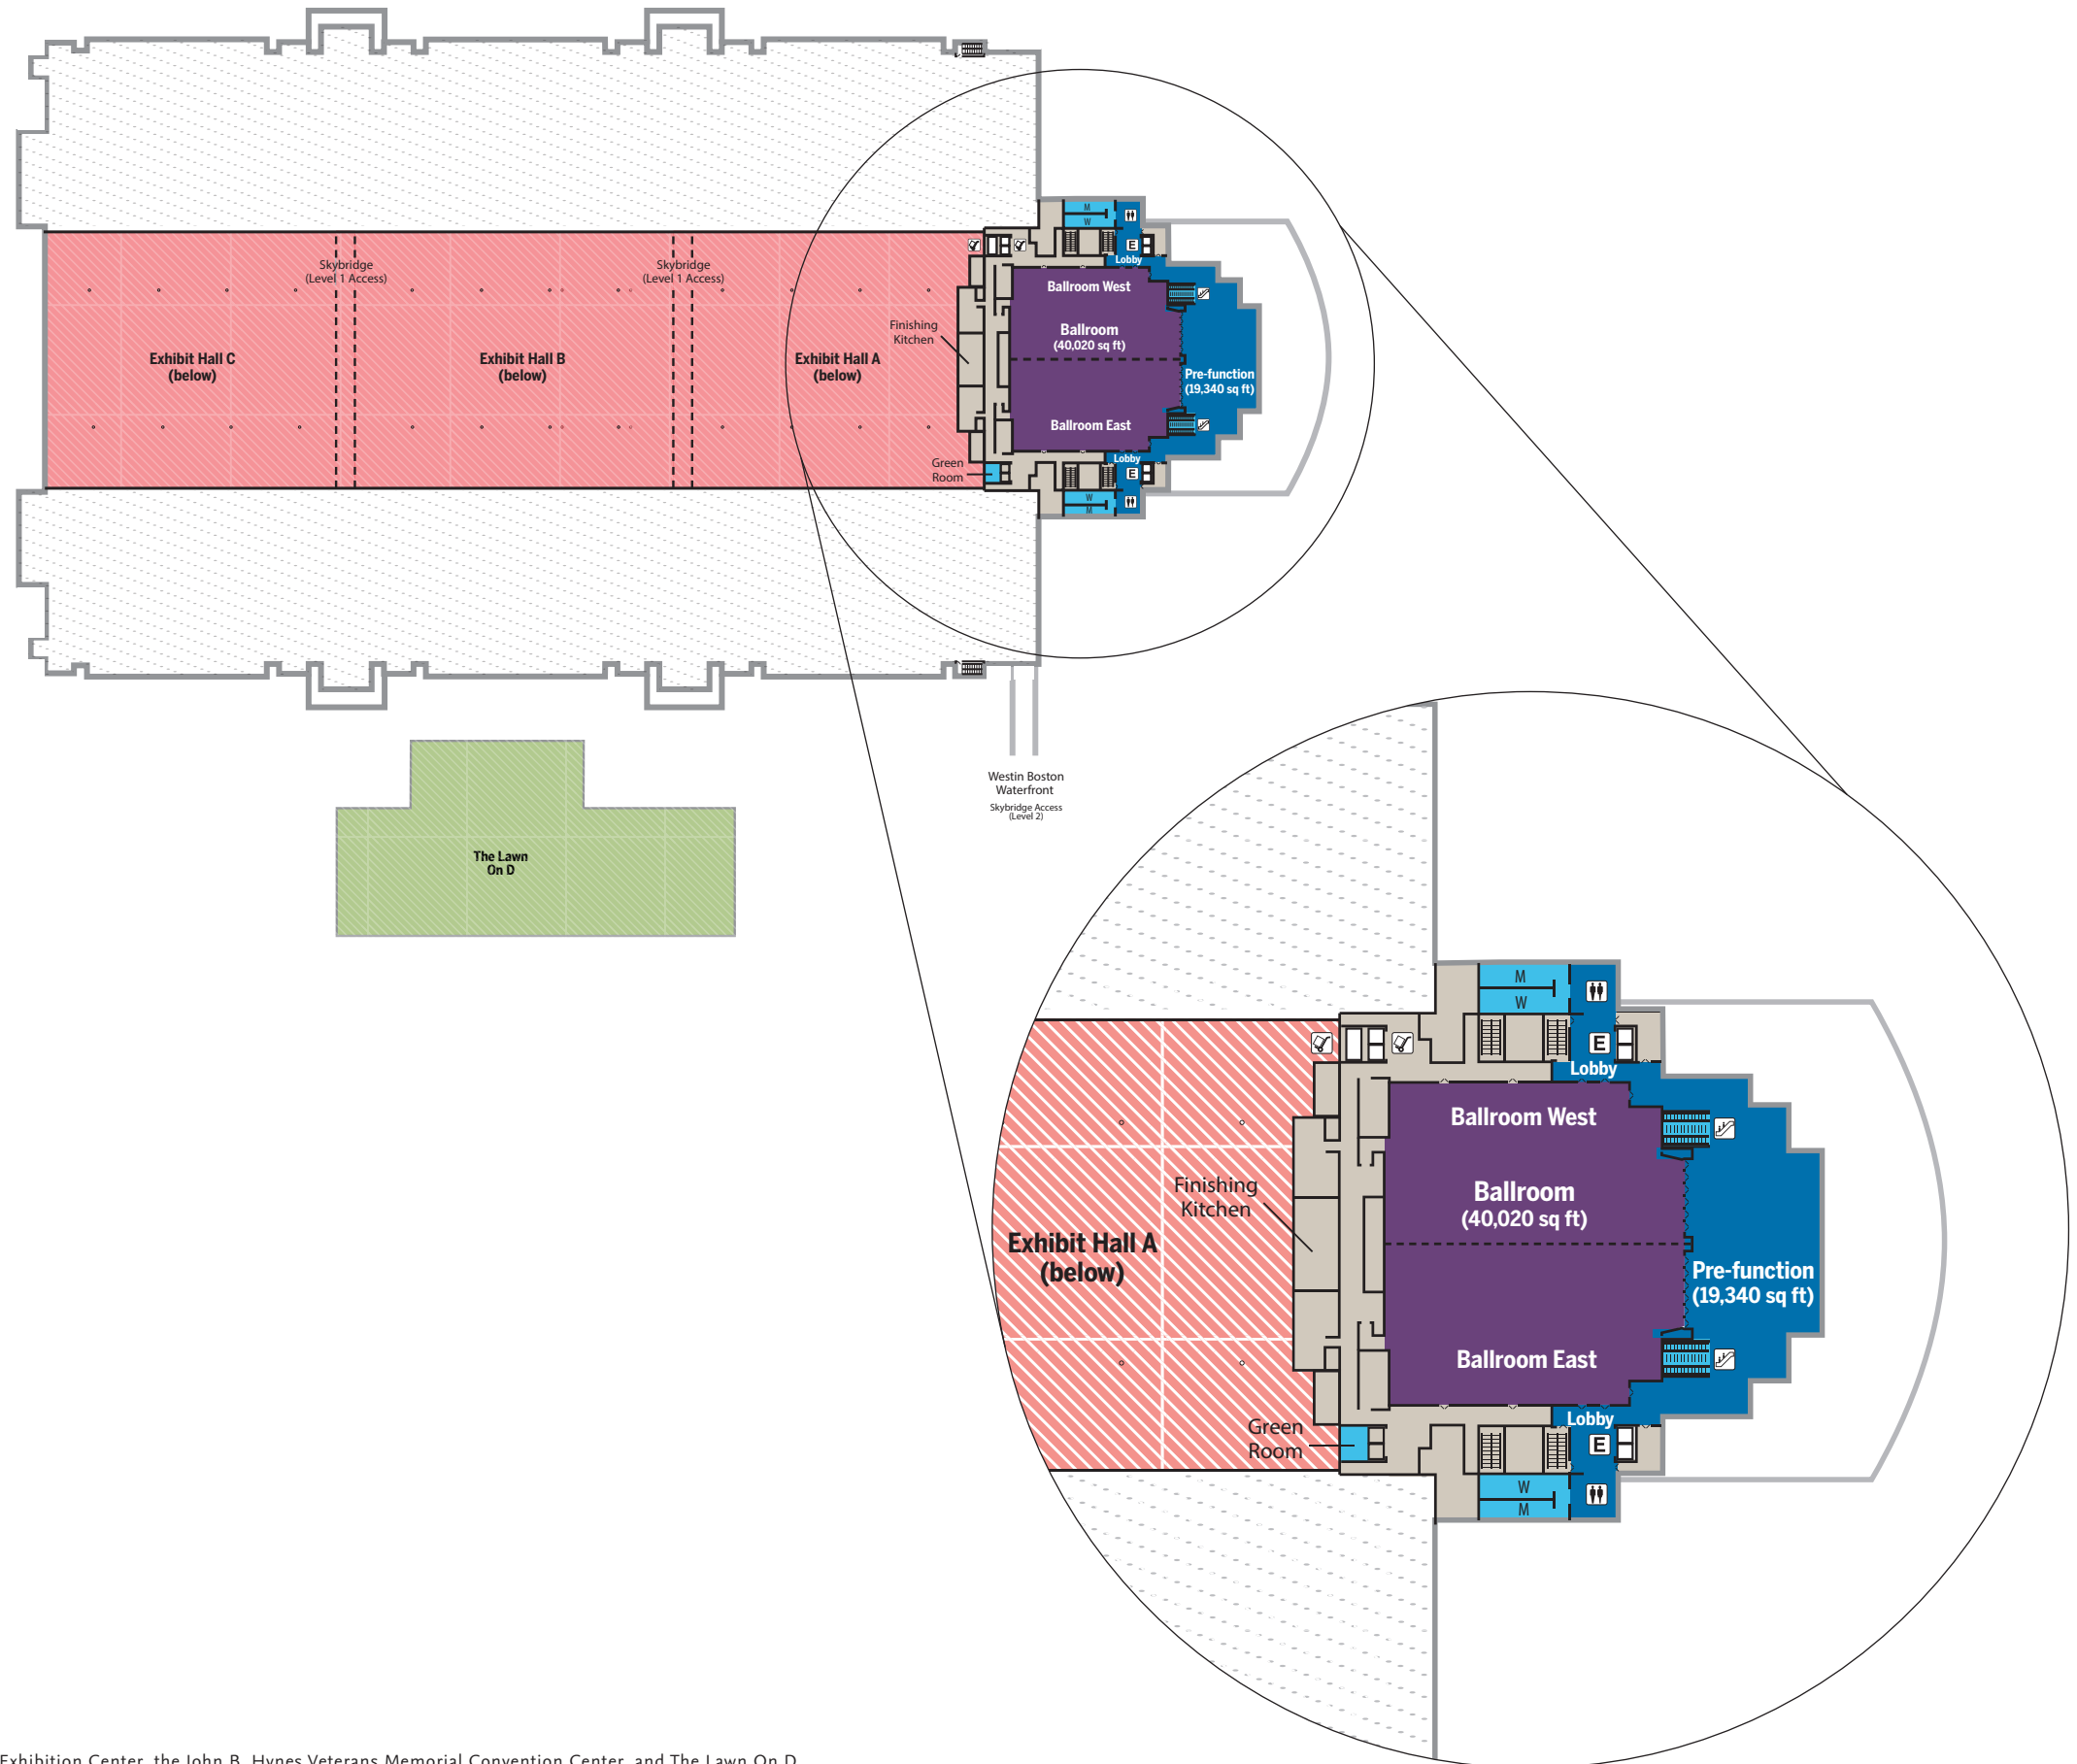

BOSTON CONVENTION & EXHIBITION CENTER
 415 Summer Street | Boston, Massachusetts 02210
 T 877-393-3393 | F 617-954-3326 | SignatureBoston.com

Ballroom Level 3

Exhibit Space	Elevator
Meeting Rooms	Freight
Ballroom	Escalator
The Lawn On D	Restrooms
Lobby & Pre-function	Permanent Concessions
Public Use	Pay Phone
Ring Road	Suggested Coat Check
Non-Public Access	Stairs
Loading Dock Pre-Feb Area & Loading Dock Covered Truck Access	
Food Services	