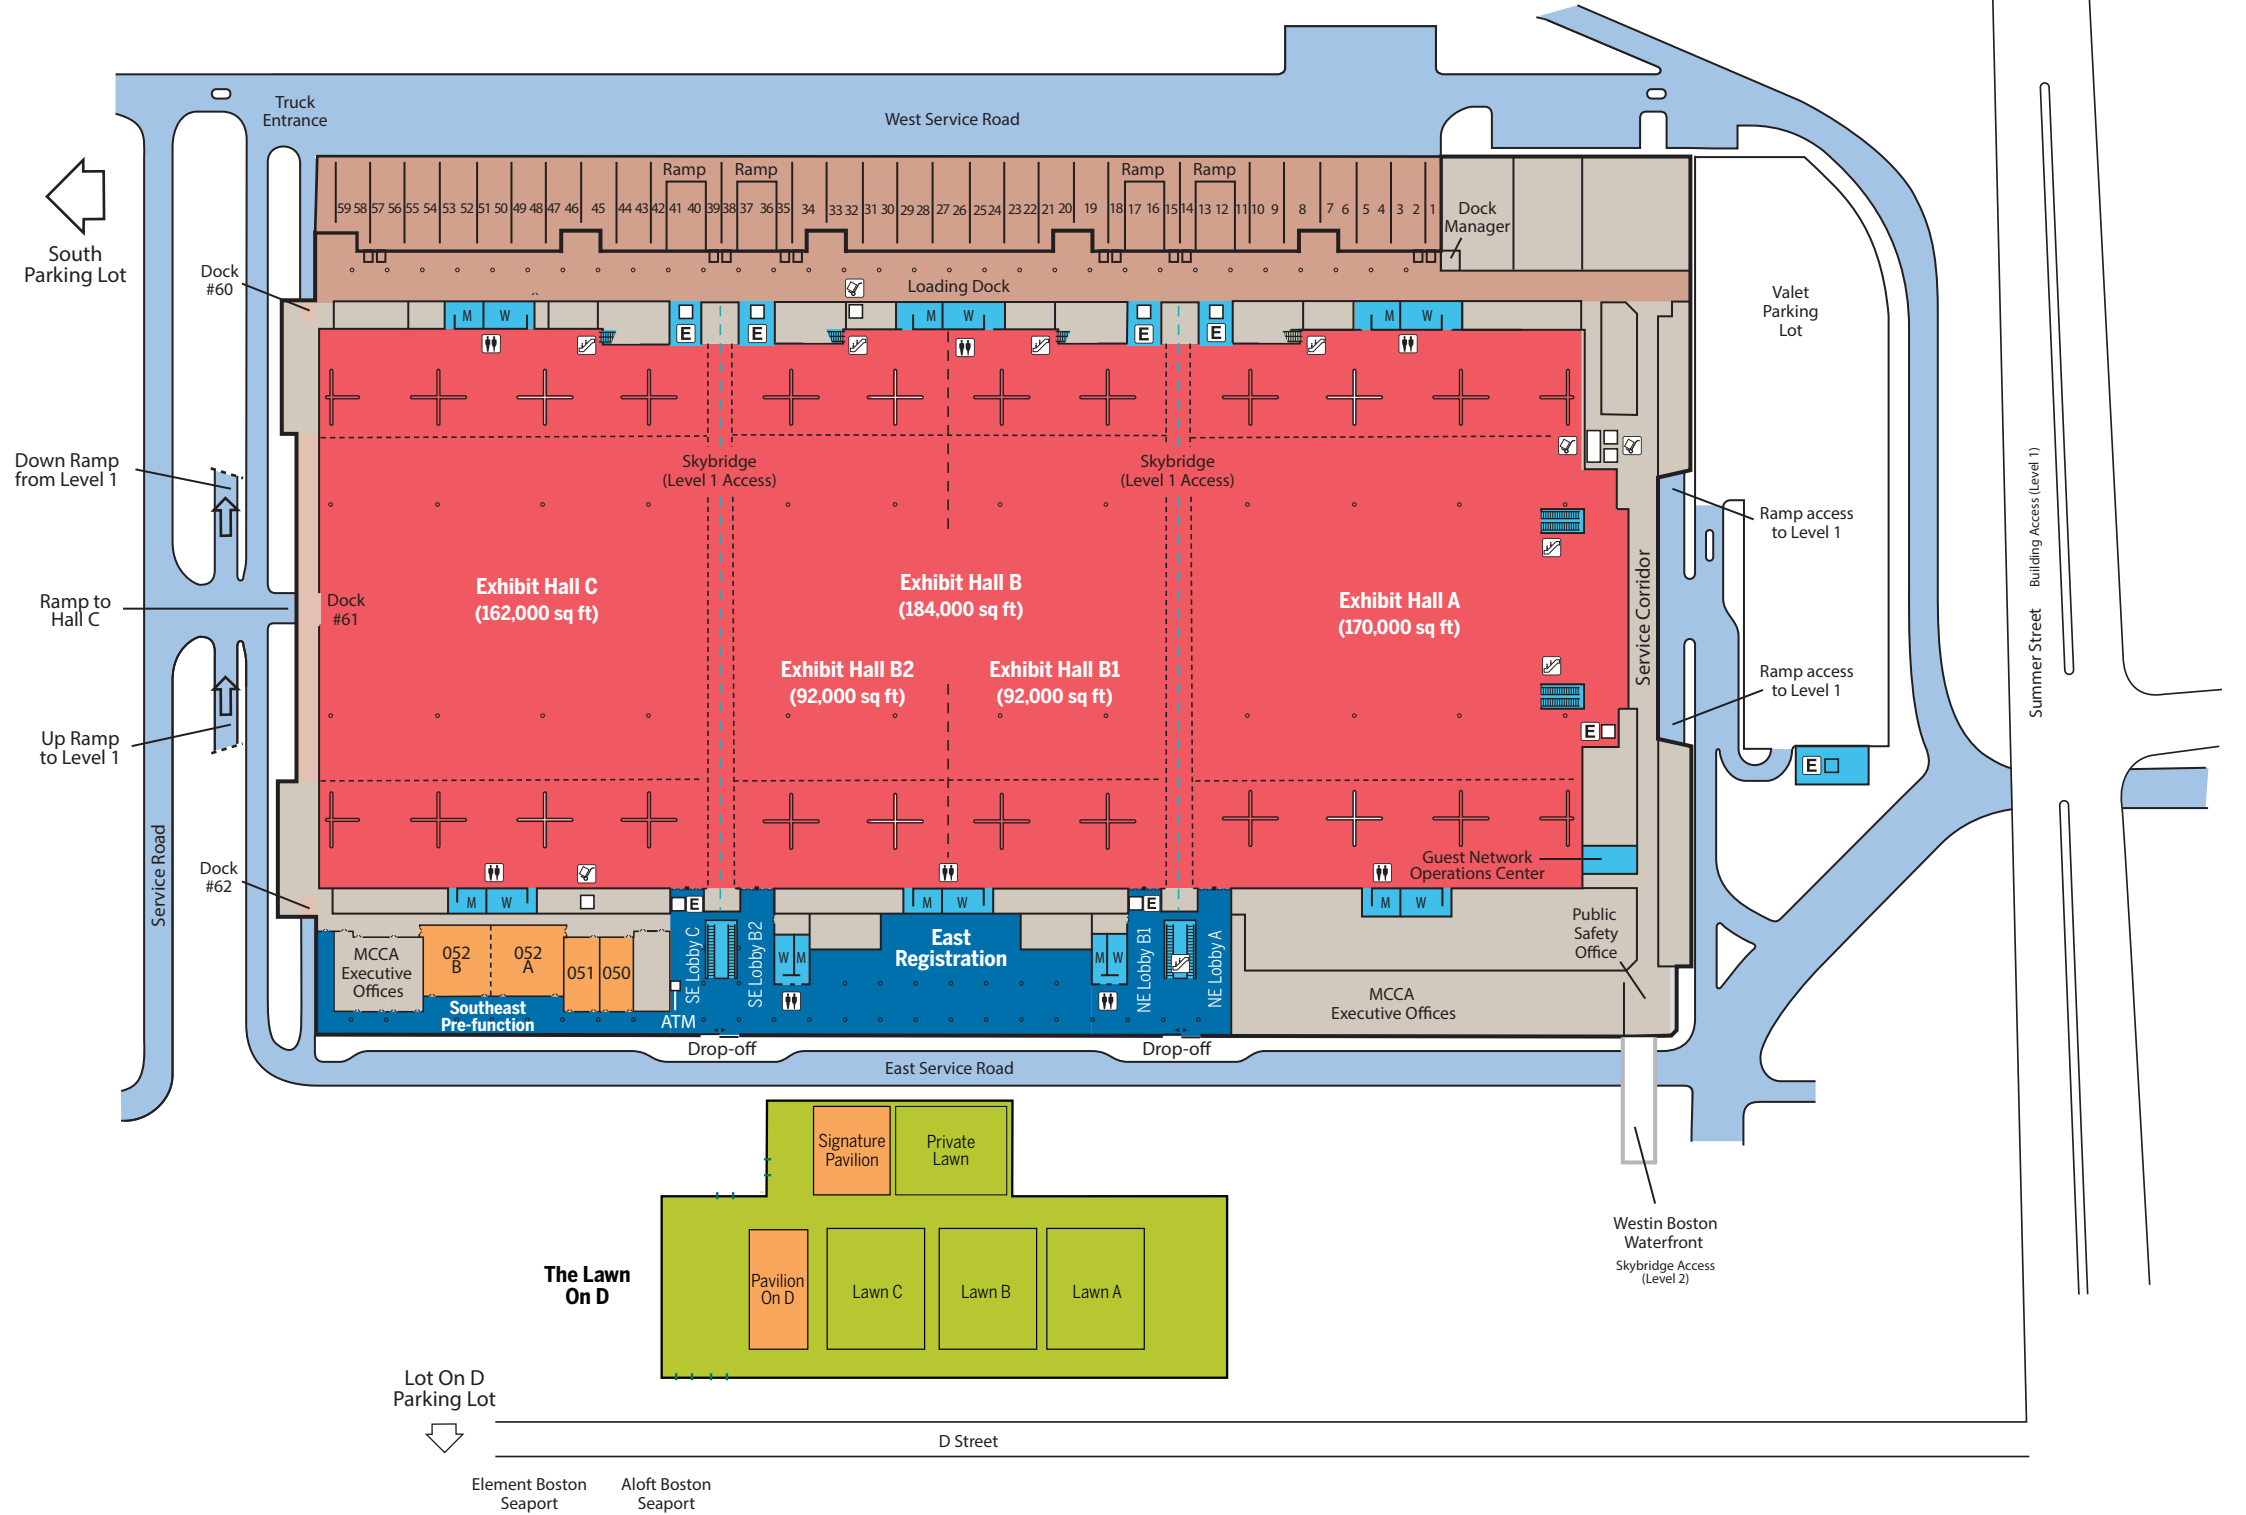

BOSTON CONVENTION & EXHIBITION CENTER
 415 Summer Street | Boston, Massachusetts 02210
 T 877-393-3393 | F 617-954-3326 | SignatureBoston.com

Exhibit Level

Exhibit Space	Elevator
Meeting Rooms	Freight
Ballroom	Escalator
The Lawn On D	Restrooms
Lobby & Pre-function	Permanent Concessions
Public Use	Pay Phone
Ring Road	Suggested Coat Check
Non-Public Access	Stairs
Loading Dock Pre-Feb Area & Loading Dock Covered Truck Access	
Food Services	