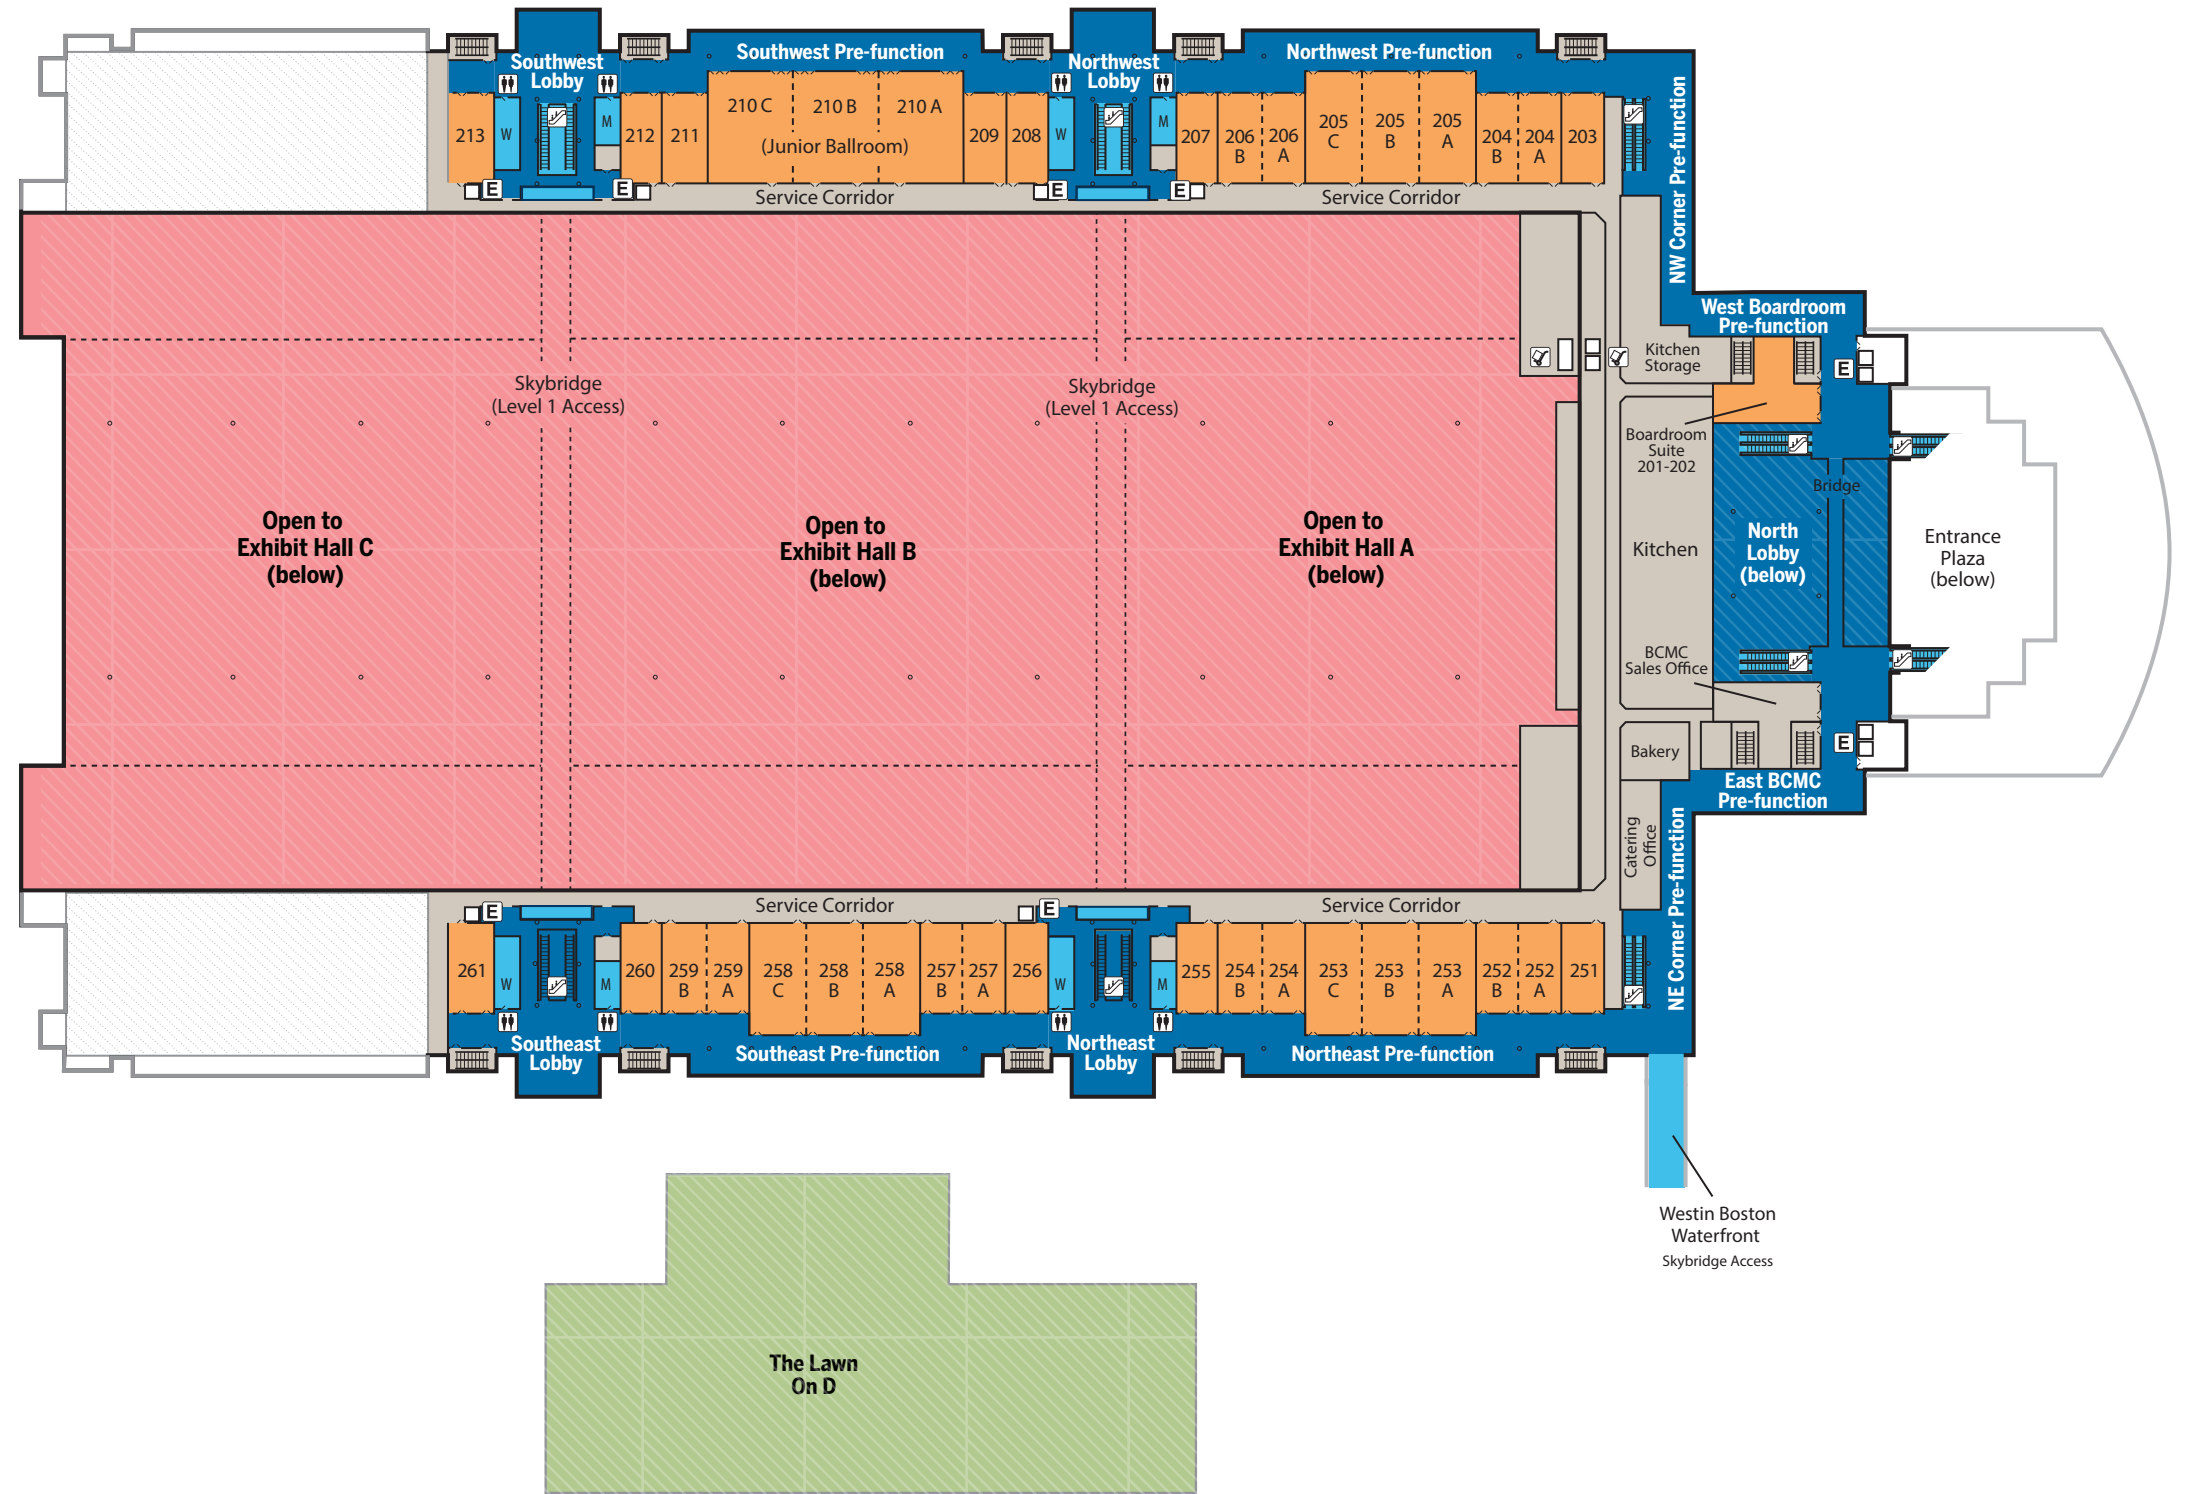

BOSTON CONVENTION & EXHIBITION CENTER
 415 Summer Street | Boston, Massachusetts 02210
 T 877-393-3393 | F 617-954-3326 | SignatureBoston.com

Meeting Level 2

Exhibit Space	Elevator
Meeting Rooms	Freight
Ballroom	Escalator
The Lawn On D	Restrooms
Lobby & Pre-function	Permanent Concessions
Public Use	Pay Phone
Ring Road	Suggested Coat Check
Non-Public Access	Stairs
Loading Dock Pre-Feb Area & Loading Dock Covered Truck Access	
Food Services	