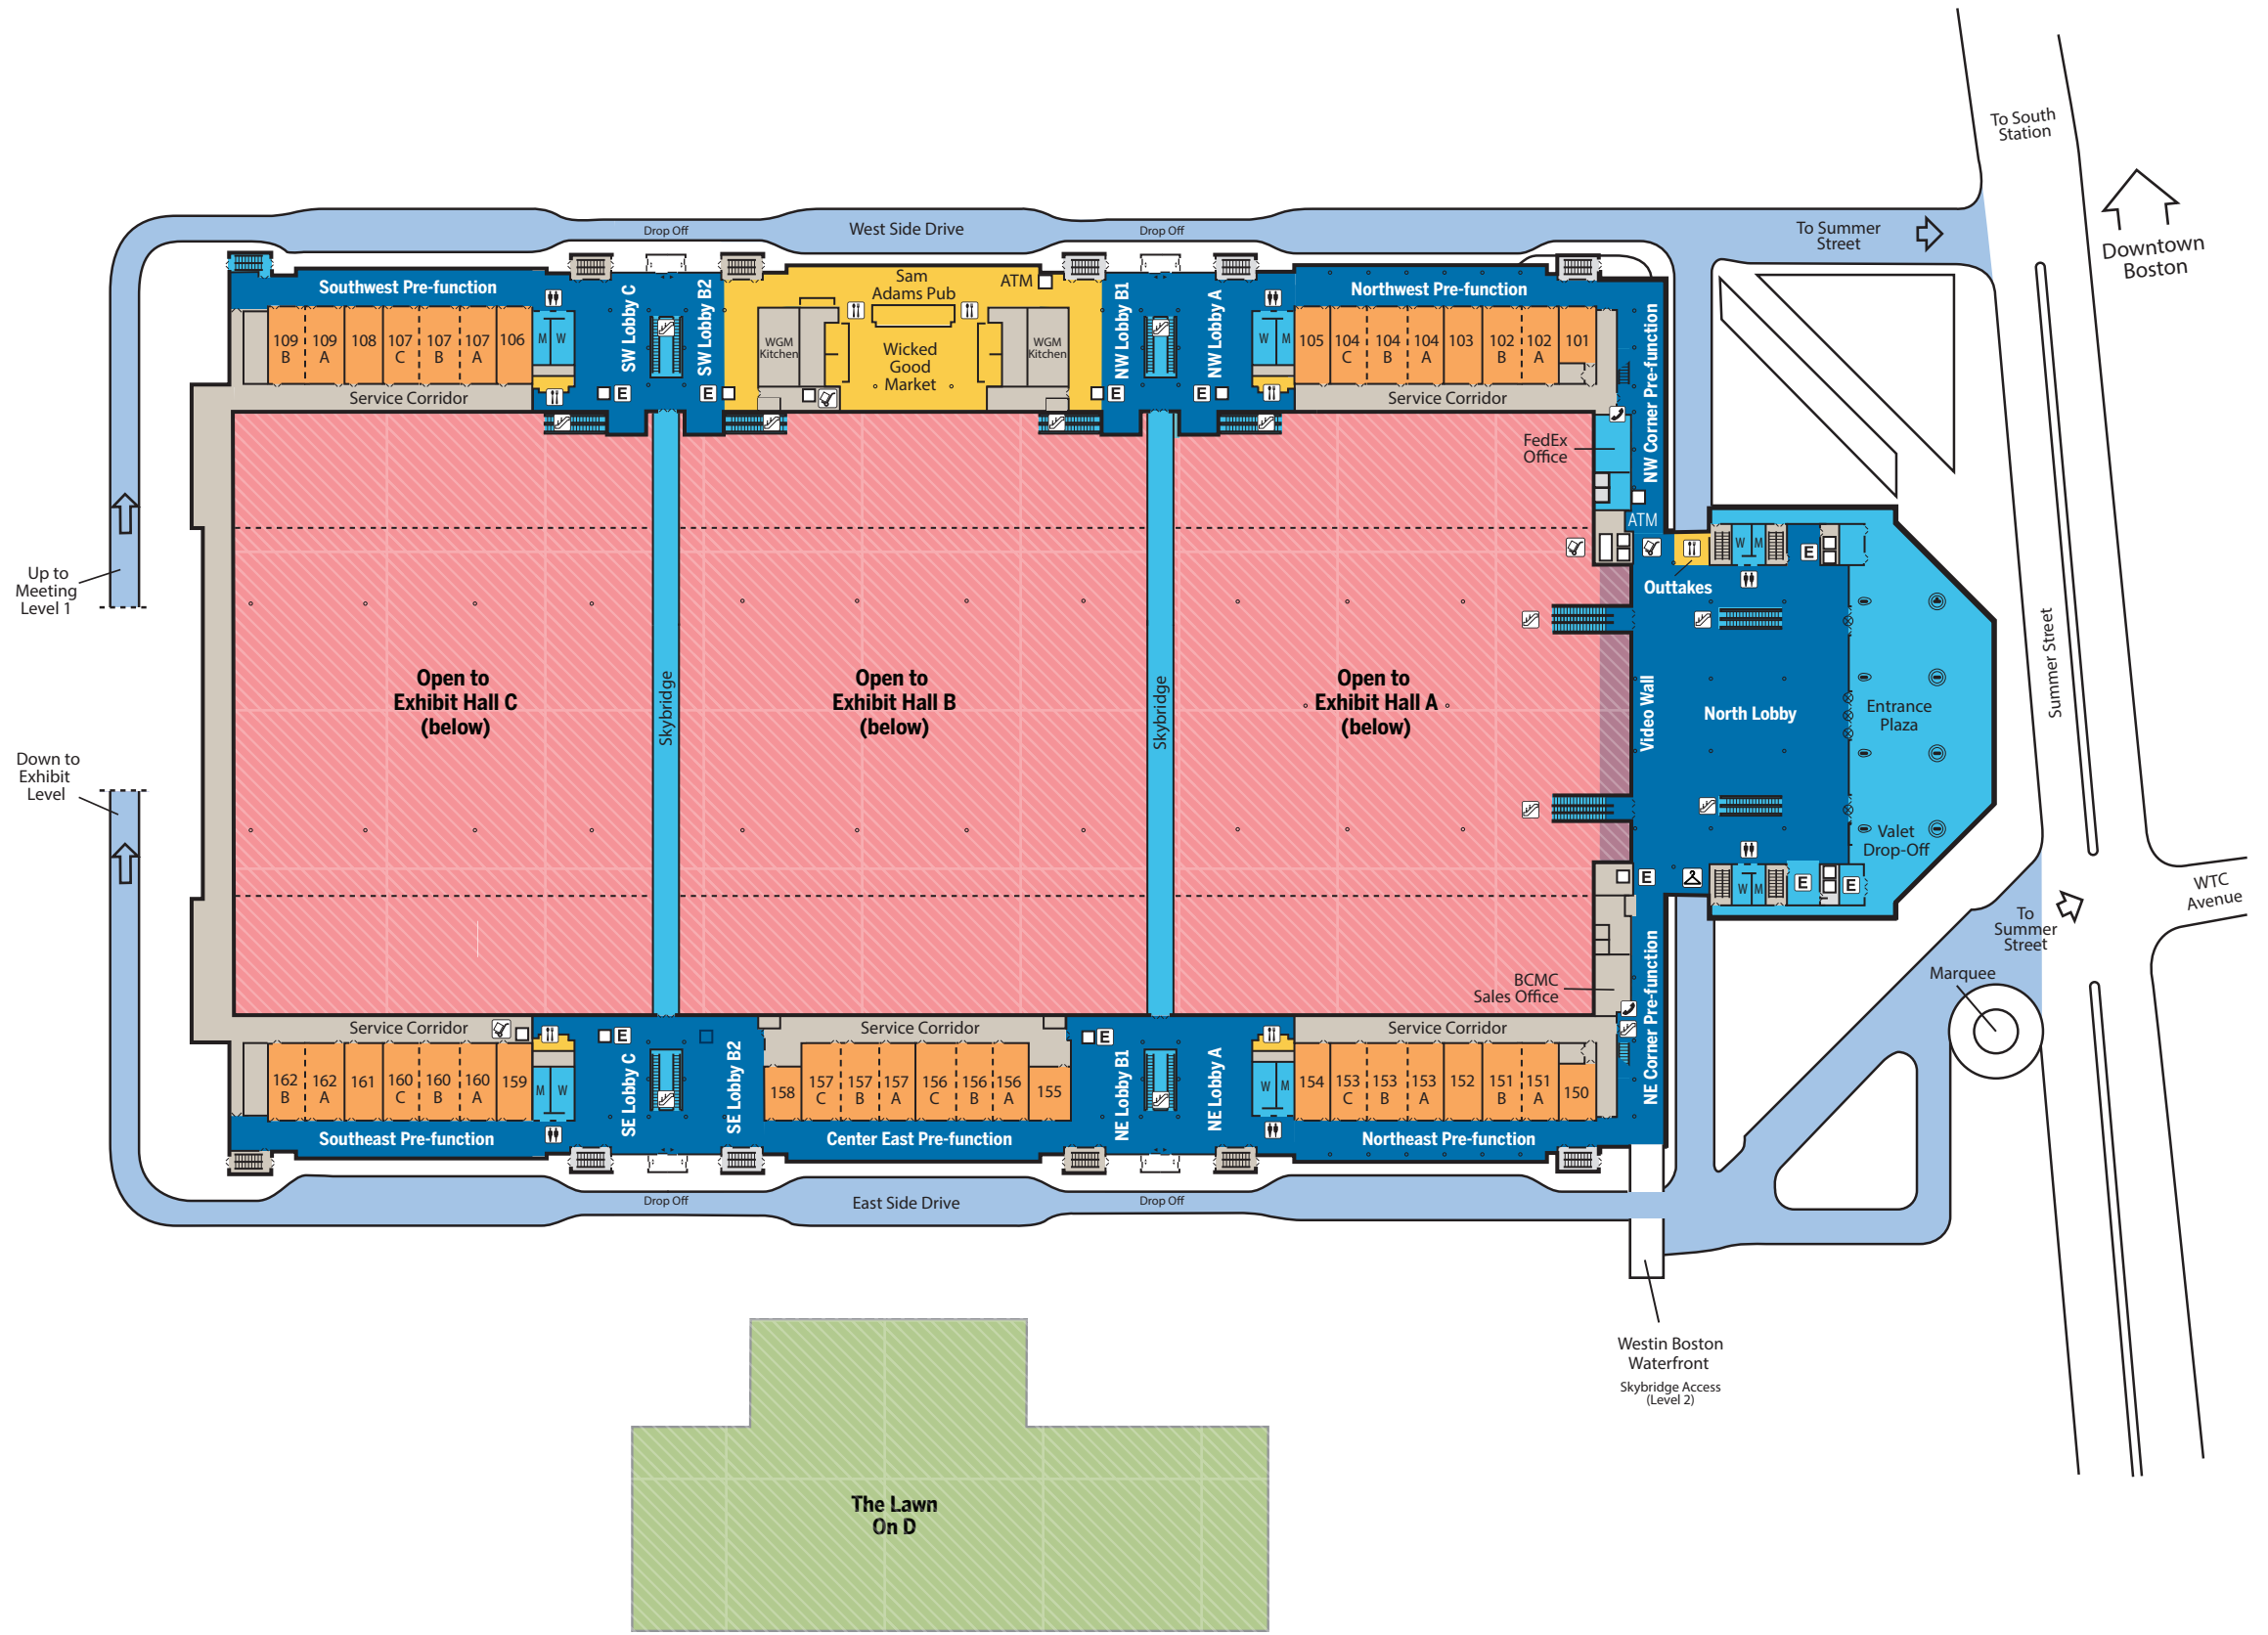

BOSTON CONVENTION & EXHIBITION CENTER
 415 Summer Street | Boston, Massachusetts 02210
 T 877-393-3393 | F 617-954-3326 | SignatureBoston.com

Meeting Level 1

Exhibit Space	Elevator
Meeting Rooms	Freight
Ballroom	Escalator
The Lawn On D	Restrooms
Lobby & Pre-function	Permanent Concessions
Public Use	Pay Phone
Ring Road	Suggested Coat Check
Non-Public Access	Stairs
Loading Dock Pre-Feb Area & Loading Dock Covered Truck Access	
Food Services	