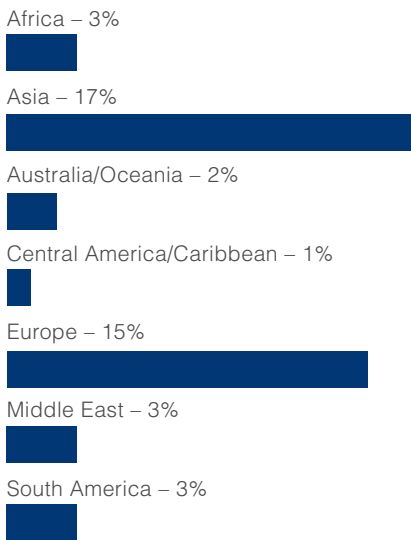

Kidney Week 2017 Attendee Breakdown

International Attendance

Secure Your Exhibit and Reach Thousands of Top Nephrology Professionals

kidneyweek@spargoinc.com
703-631-6200 | 800-564-4220

CLICK FOR MORE INFORMATION