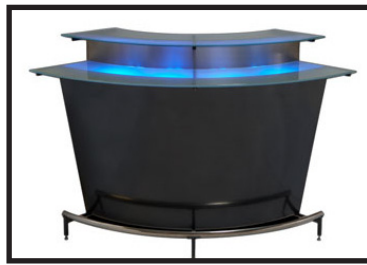

# ACCESSORIES

Q-1 Martini Bar  
50"L x 50"D x 47"H

\*\*Now available with lighting  
at additional cost.

2 Bars

3 Bars

Q-2 Reception Counter  
48"L x 16"D x 42.5"H

Q-3 Parson Desk  
48"L x 24"D x 29"H

Q-4 Tall Computer Table  
36"L x 30"D x 42"H